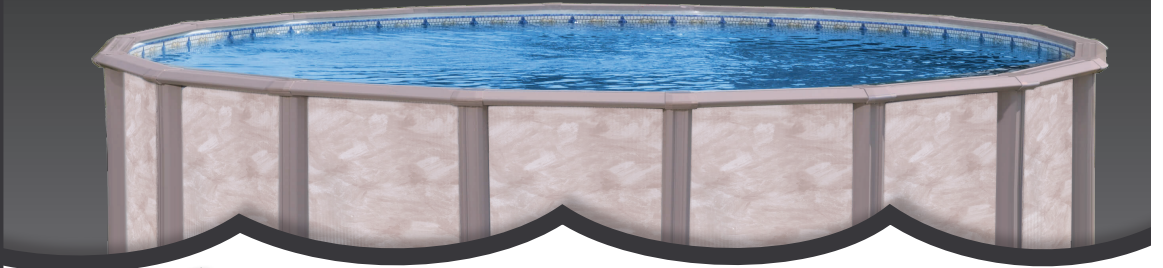

MOONSTONE

- 8" Steel Top Ledges and 6" Uprights.
- Steel Top and Bottom Wall Rails
- Available in Round and Oval
- Taupe Frame W/Taupe Paintbrush Patterned Wall
- Deck and Fence Kits Available
- 52" wall height

Pool Features

Top Ledge

- Extra wide 8" Top Ledge, Hot Dipped Galvanized Copper Bearing Steel G90. Bonded with ruffcoate finish.

Uprights

- Extra wide 6" Upright Hot Dipped Galvanized Copper Bearing Steel G90. Bonded with Ruffcoate finish.

Wall Rails

- Large Top and Bottom Resin Wall Rail

Joiners

- Extra Wide Bearing Polymer Resin Top and Bottom Joiners.

Wall

- Layered Resin Pool Wall Extra Protected with Hot Dipped Galvanized Copper Bearing G90 Steel. Epoxy Coated on Inside for Additional Rust Resistance.
- Deep ribbed Corrugated Wall for Increased Strength and Flexibility.
- Wall Bar connectors with reinforced Aluminum Bars affixed to wall ends.
- Pre-Punched Thru Wall Skimmer and Return Outlet Openings.
- Fifth Bullet, All Structural Painted Parts are Electrostatically Polyester Dry Powder Coated.